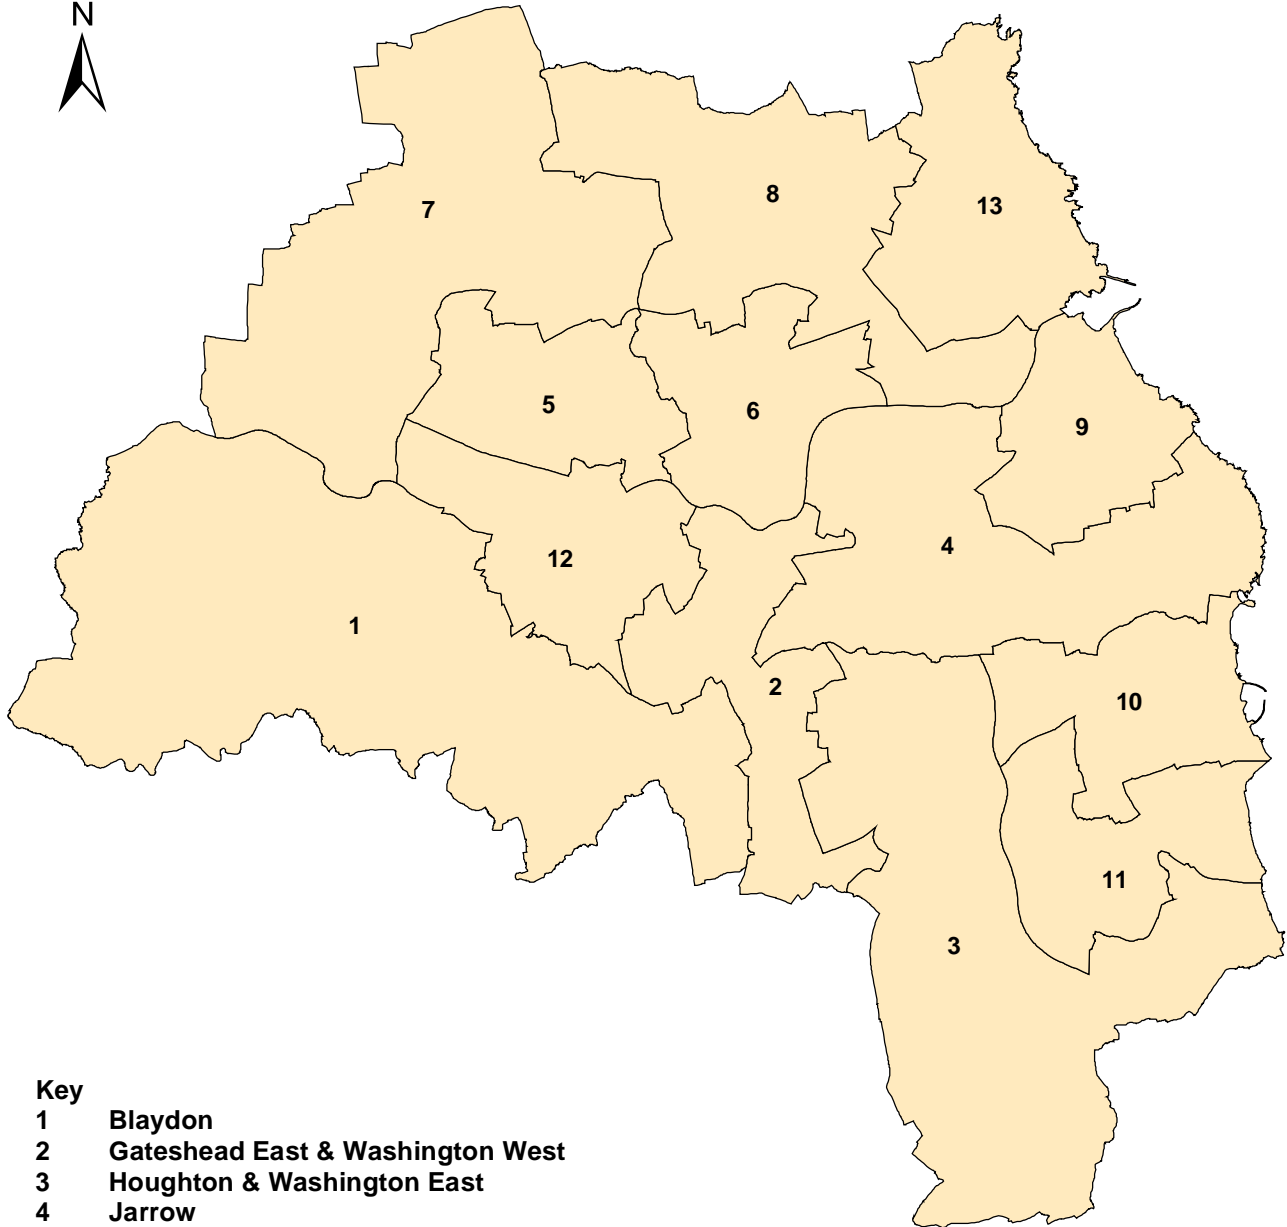

# Tyne & Wear Parliamentary Constituencies

**Key**

- 1 Blaydon
- 2 Gateshead East & Washington West
- 3 Houghton & Washington East
- 4 Jarrow
- 5 Newcastle Central
- 6 Newcastle East & Wallsend
- 7 Newcastle North
- 8 North Tyneside
- 9 South Shields
- 10 Sunderland North
- 11 Sunderland South
- 12 Tyne Bridge
- 13 Tynemouth

**TYNE & WEAR**

RESEARCH AND INFORMATION